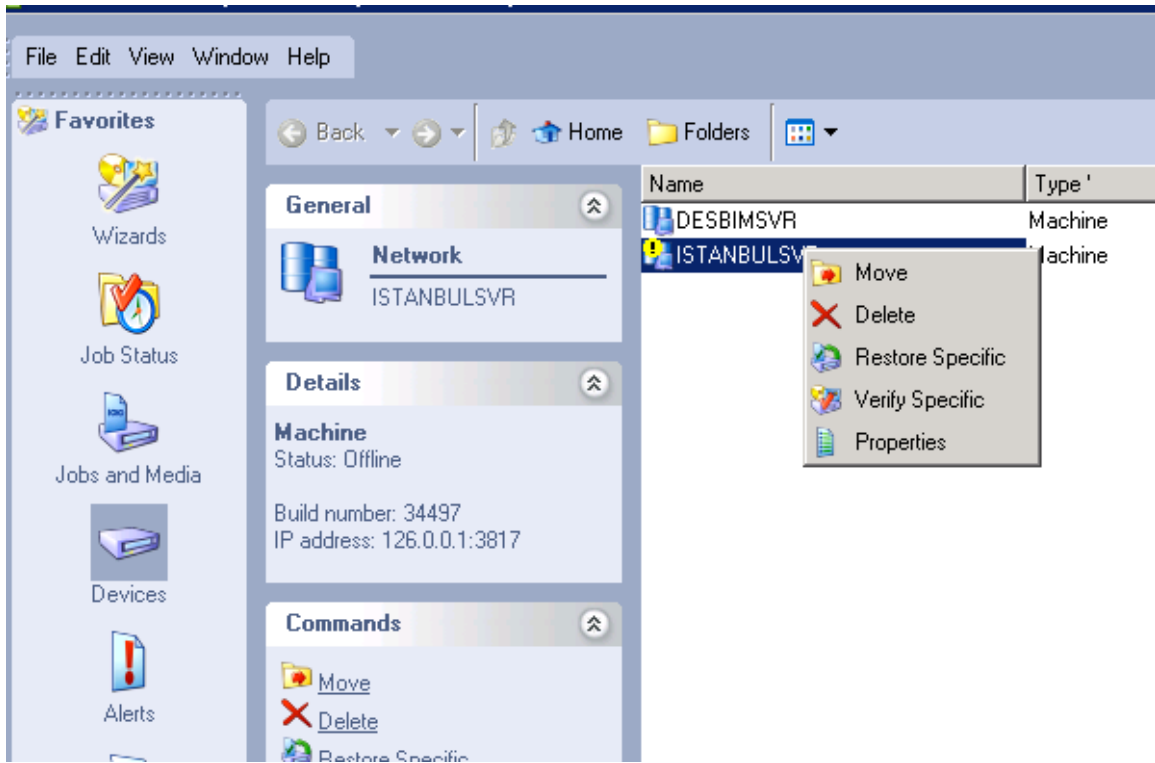

After restore catalog with 2009 Cartridge:

After deleting old server

Could not find the backup that i tried to restore