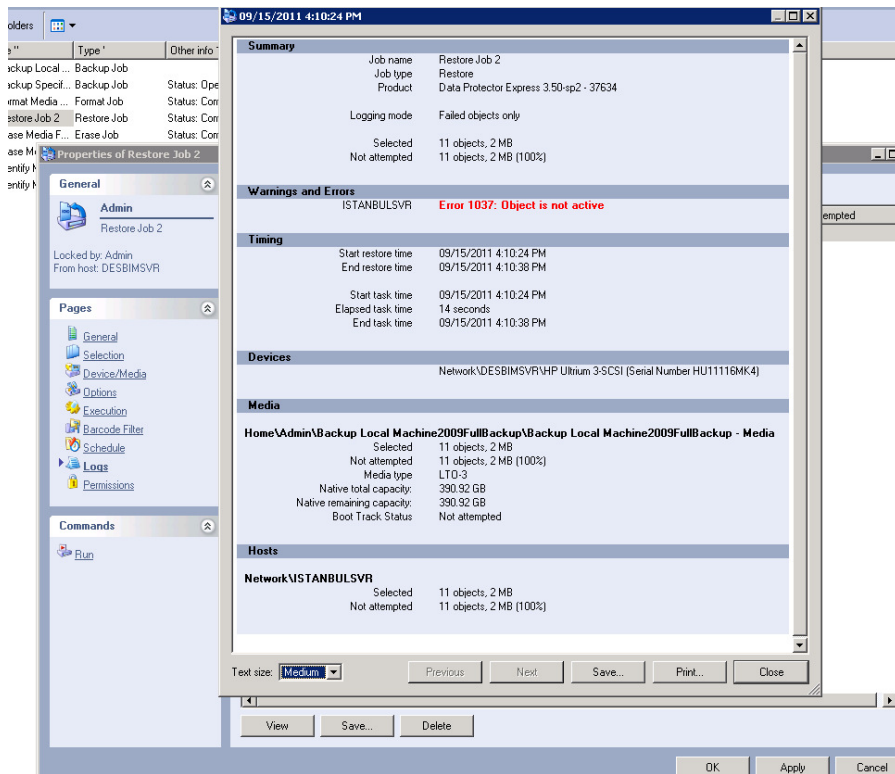

After restore catalog with 2009 Cartridge:

After deleting old server

Could not find the backup that i tried to restore