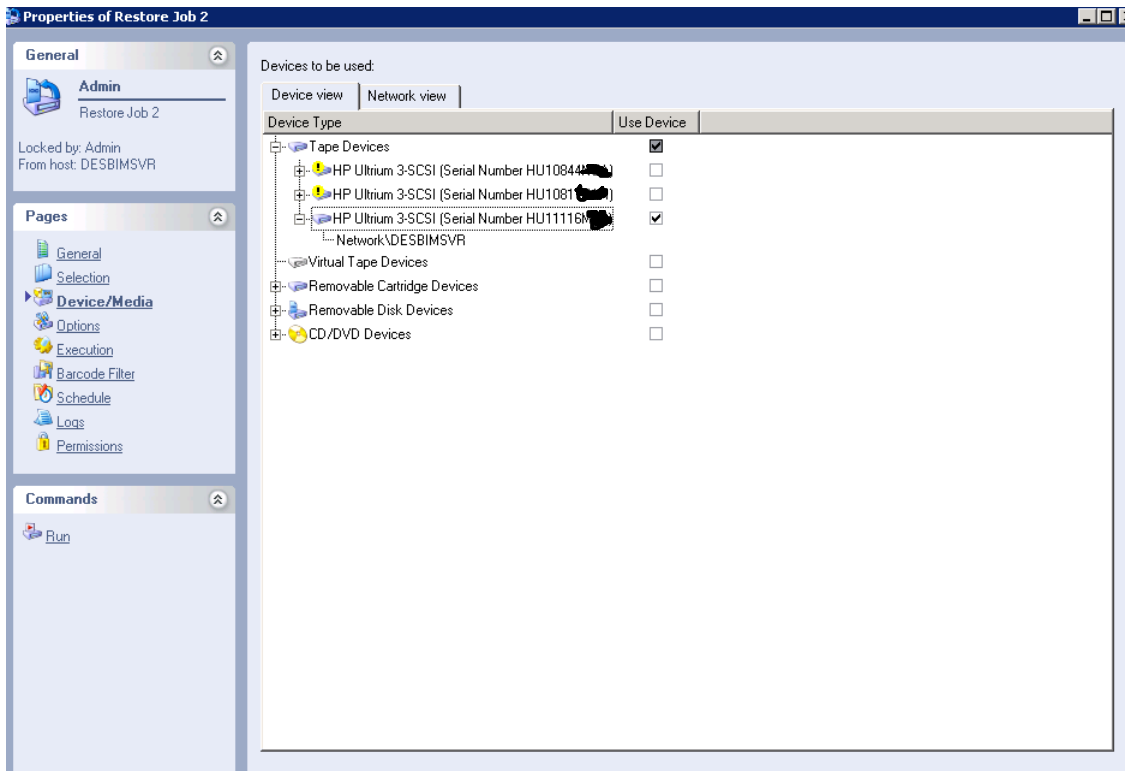

After restore catalog with 2009 Cartridge:

After deleting old server

Could not find the backup that i tried to restore