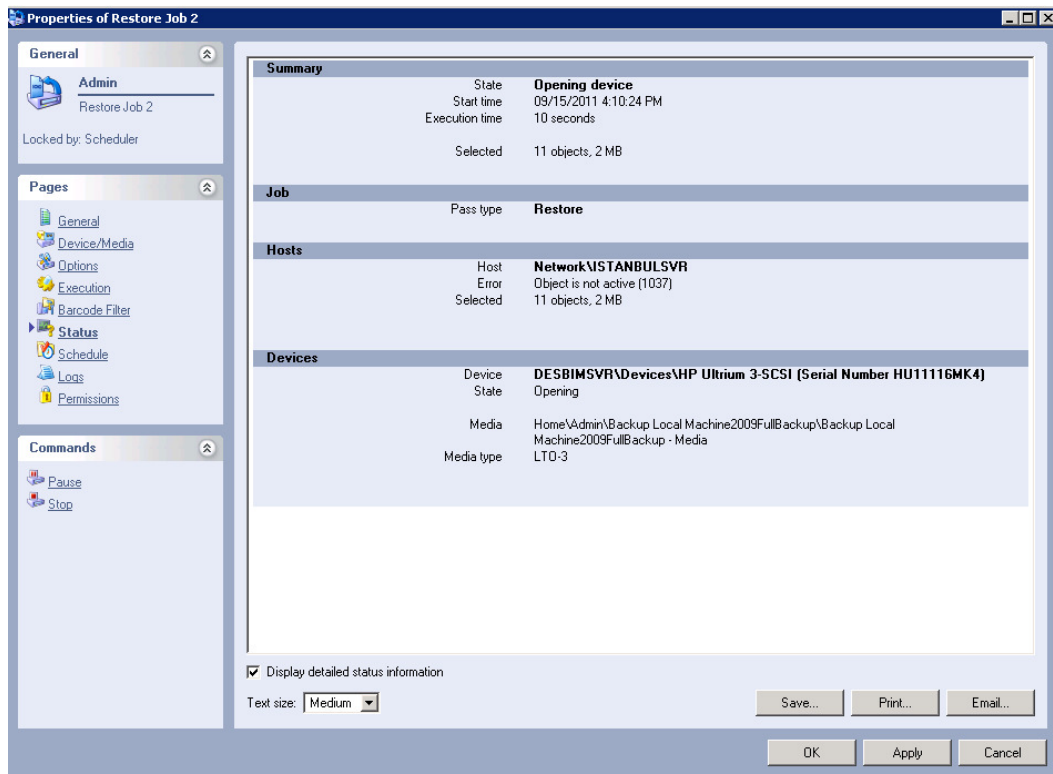

After restore catalog with 2009 Cartridge:

After deleting old server

Could not find the backup that i tried to restore