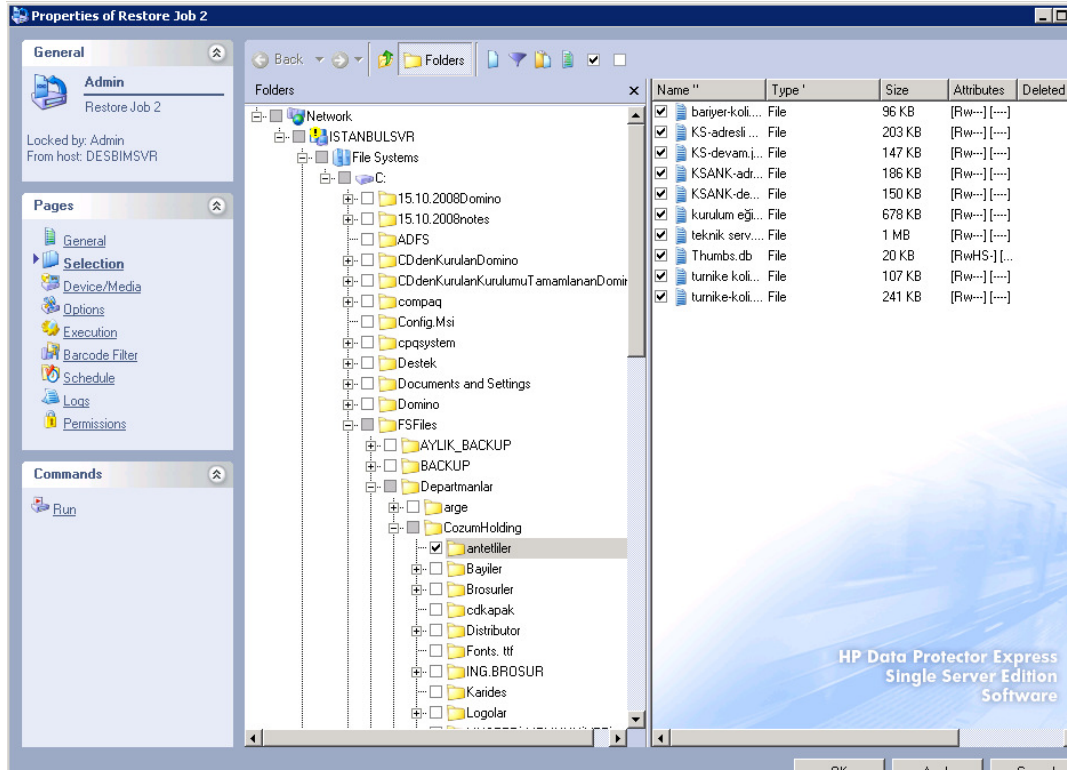

After restore catalog with 2009 Cartridge:

After deleting old server

Could not find the backup that i tried to restore