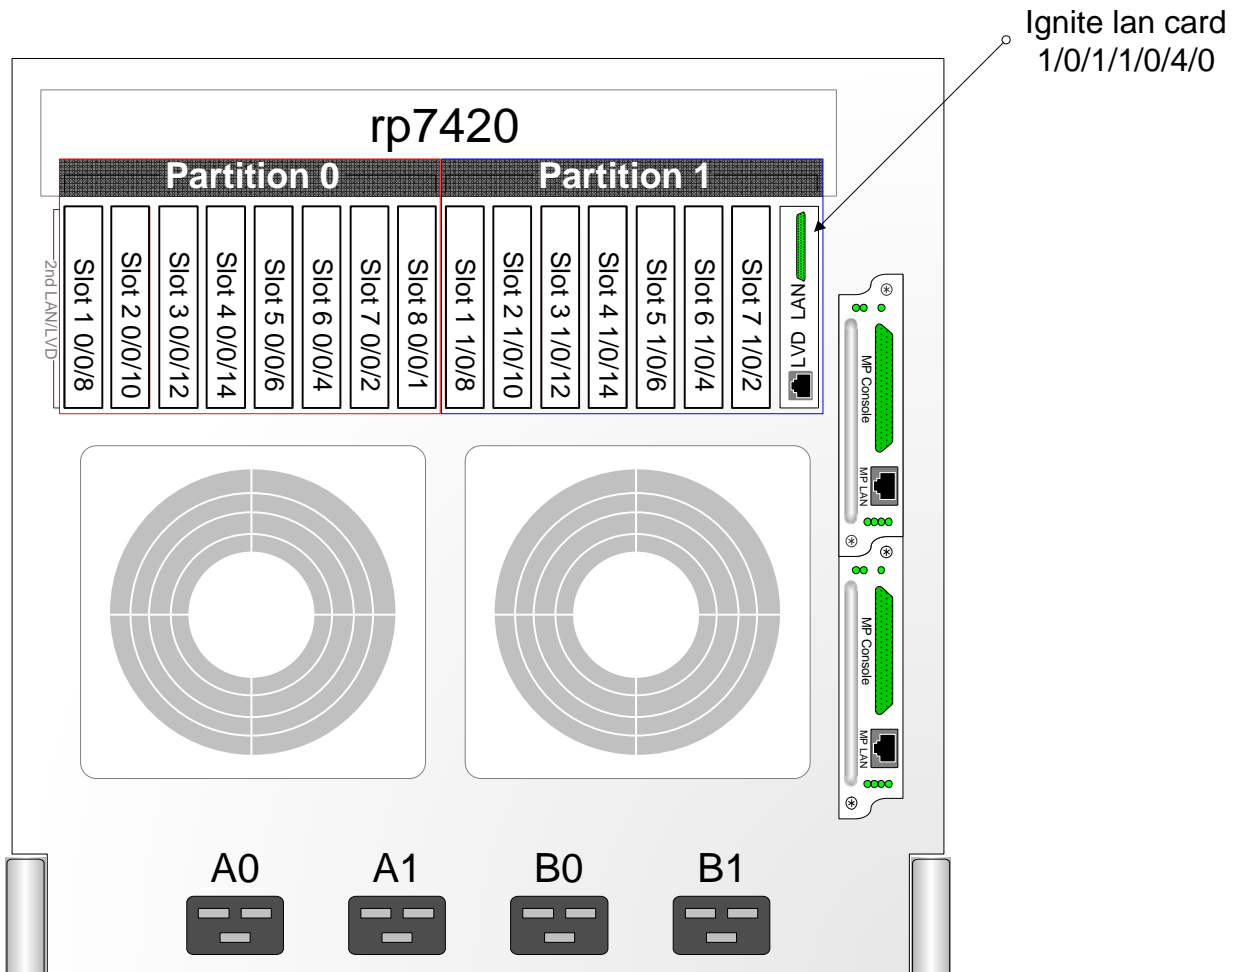

rp7420 Back