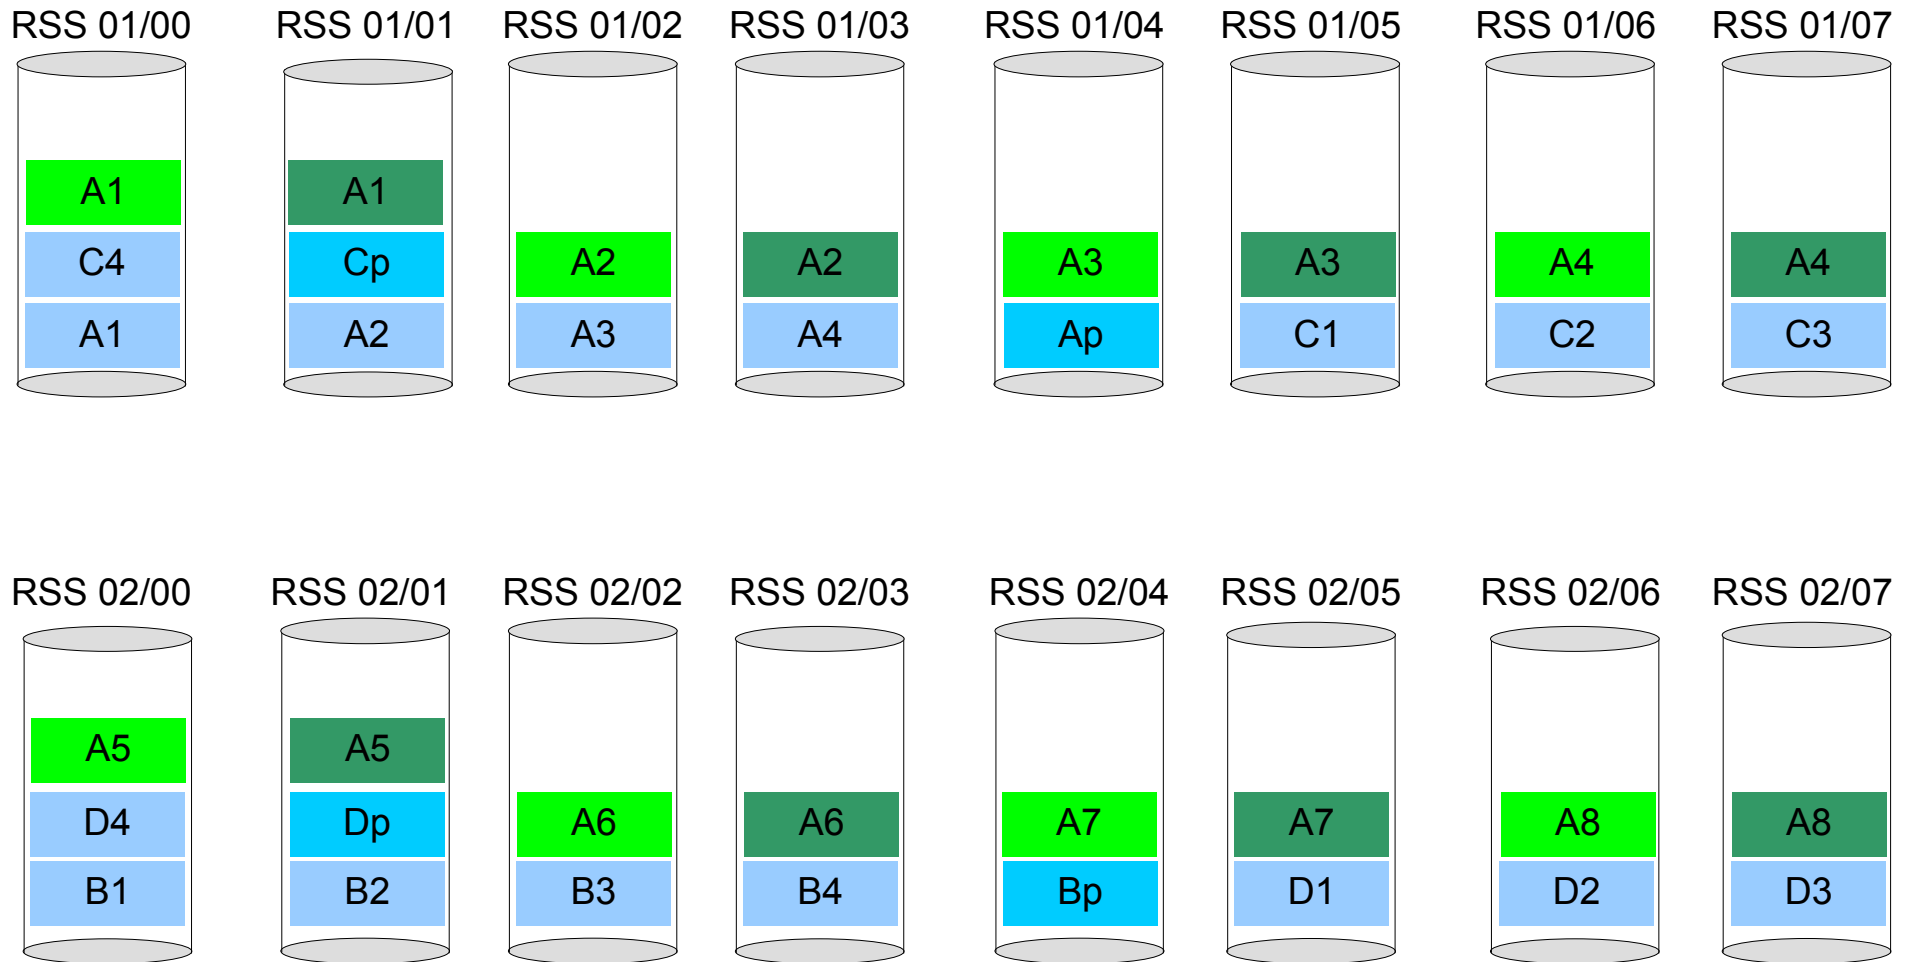

# EVA - Redundant Storage Set

RSS ID / INDEX