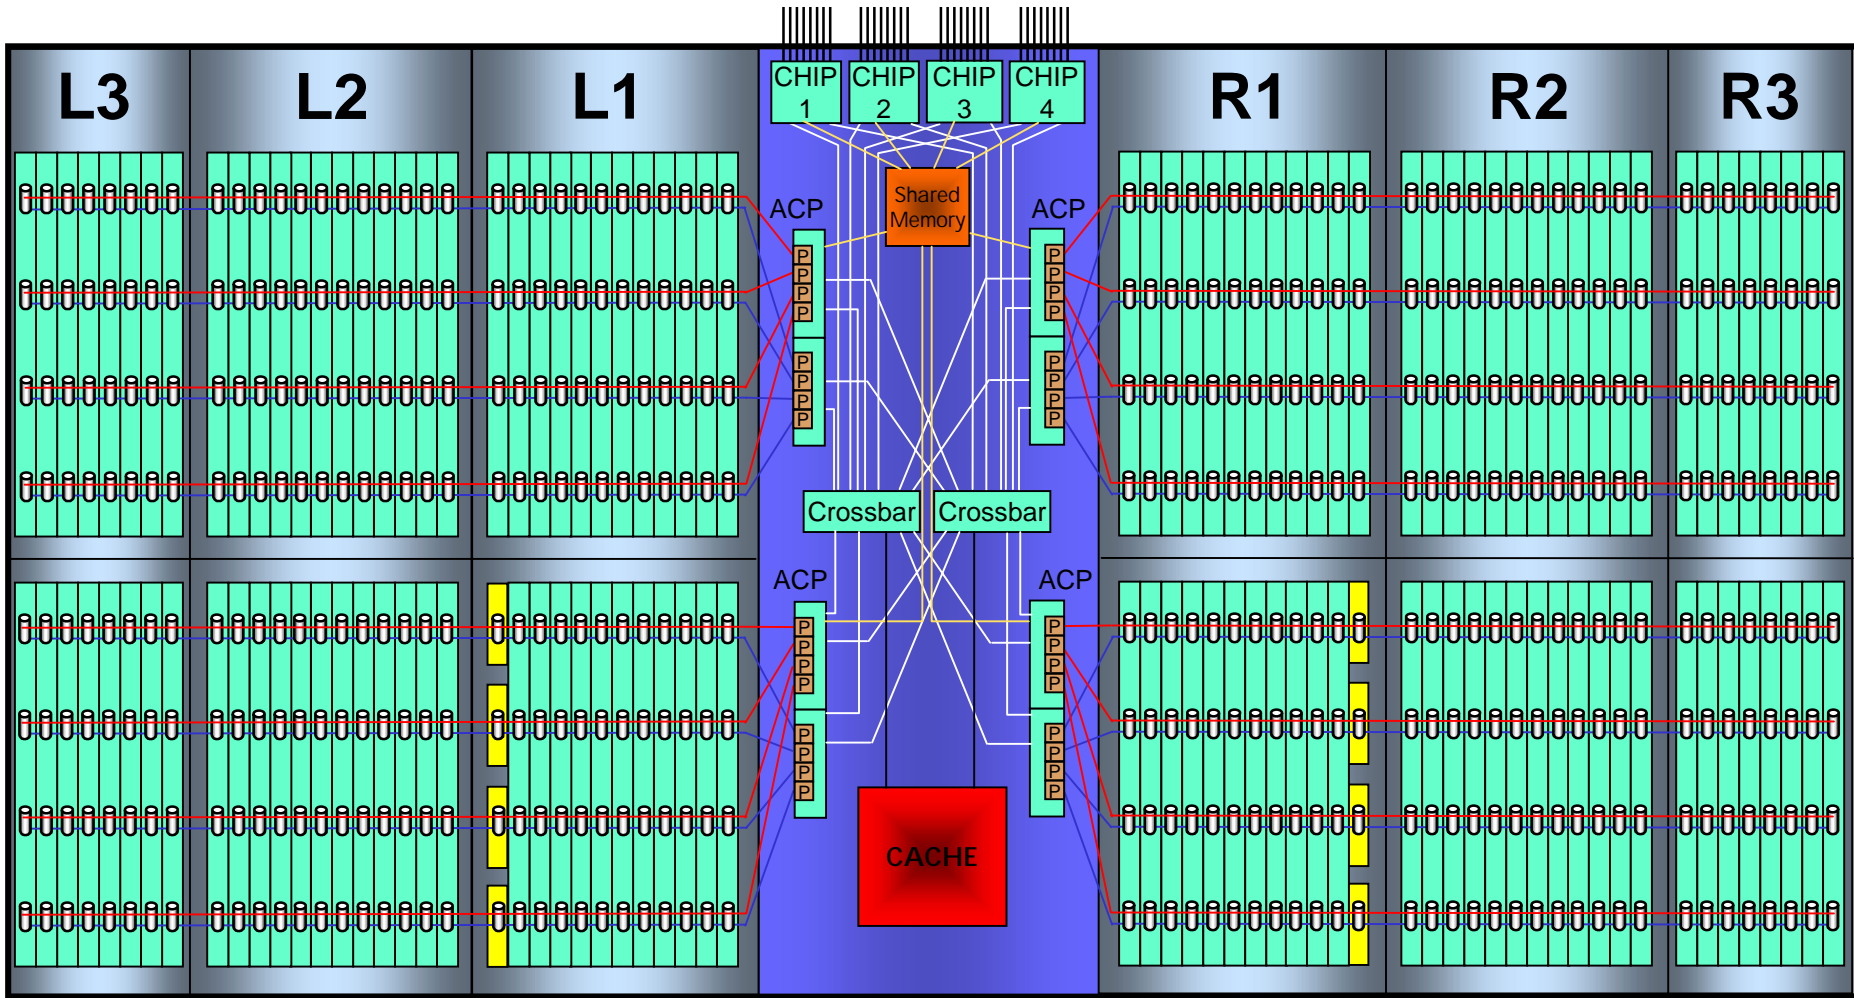

XP
512

Architecture Overview

 Spare Drives