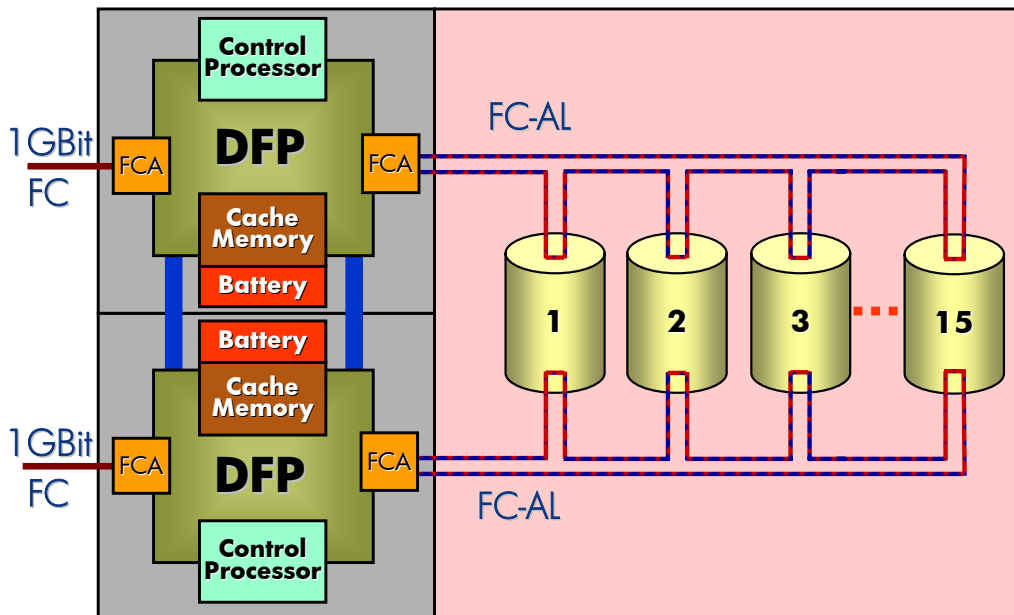

## virtual array 7100 hardware architecture

disk choices:  
18 GB 15krpm  
36 GB 10krpm  
36 GB 15krpm  
73 GB 10krpm

- **connectivity**

- 2x Fibre channel 100 MB/sec

- **fault tolerant/data protection**

- RAID 0/1, RAID 5 DP = RAID 6
- dual path FC drives
- mirrored, ECC Cache
- end to end data protection
- hot plug/hot swap