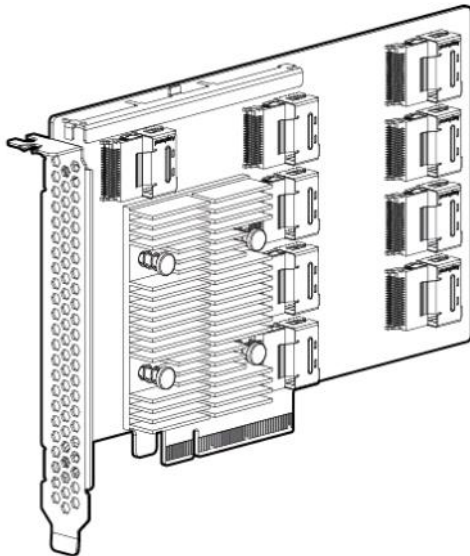

# SAS Expander Cards

Tuesday, September 08, 2015 6:21 PM

Smart Array 840/4G

**SAS Connectors**

2 internal x8 Mini-SAS double-wide connector

12G SAS Expander Card

**SAS Connectors**

9 Mini SAS 4i connectors (2 connecting to controller and up to 7 connectors to attach 3 drive cages and rear drives if applicable)

Cabling from 840/4G to 2x SAS Expander Card

Cabling from Smart Array to SAS Expander (not 840/4G)