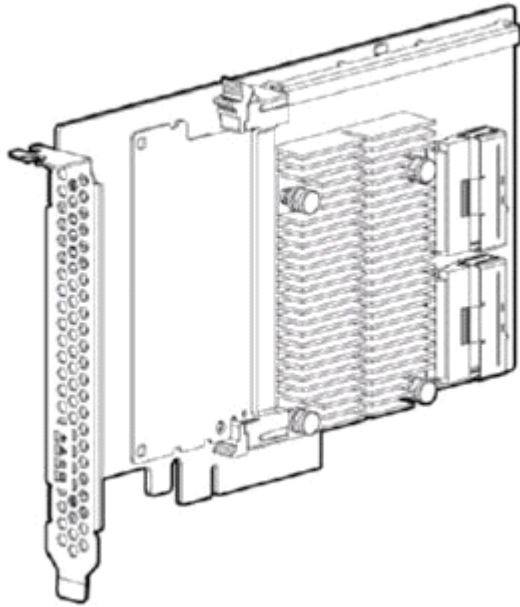

# SAS Expander Cards

Tuesday, September 08, 2015 6:21 PM

Smart Array 840/4G

**SAS Connectors**

2 internal x8 Mini-SAS double-wide connector

12G SAS Expander Card

**SAS Connectors**

9 Mini SAS 4i connectors (2 connecting to controller and up to 7 connectors to attach 3 drive cages and rear drives if applicable)

Cabling from 840/4G to 2x SAS Expander Card

Cabling from Smart Array to SAS Expander (not 840/4G)