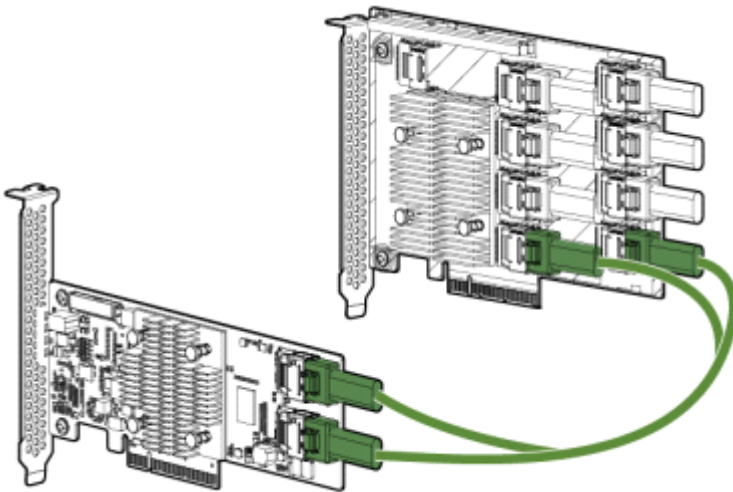

# SAS Expander Cards

Tuesday, September 08, 2015 6:21 PM

Smart Array 840/4G

**SAS Connectors**

2 internal x8 Mini-SAS double-wide connector

12G SAS Expander Card

**SAS Connectors**

9 Mini SAS 4i connectors (2 connecting to controller and up to 7 connectors to attach 3 drive cages and rear drives if applicable)

Cabling from 840/4G to 2x SAS Expander Card

Cabling from Smart Array to SAS Expander (not 840/4G)