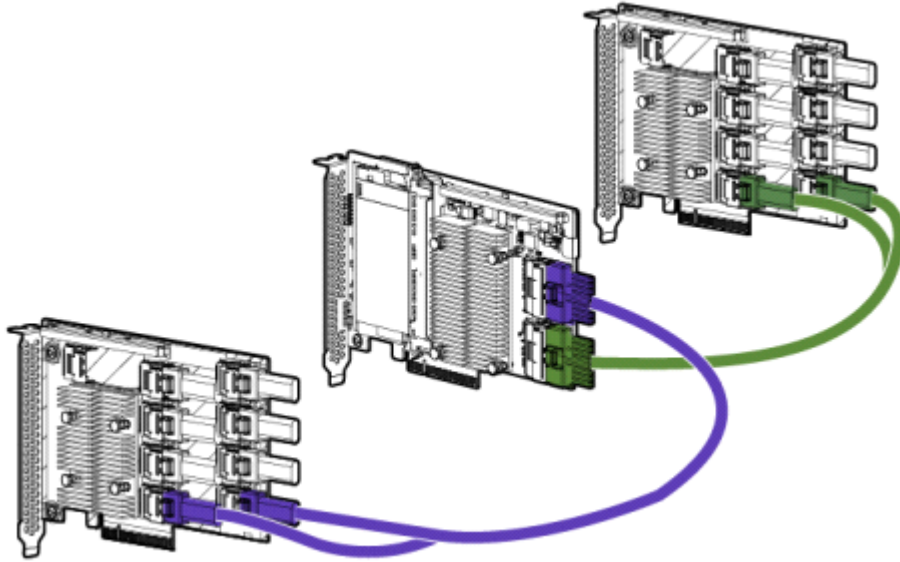

# SAS Expander Cards

Tuesday, September 08, 2015 6:21 PM

Smart Array 840/4G

**SAS Connectors**

2 internal x8 Mini-SAS double-wide connector

12G SAS Expander Card

**SAS Connectors**

9 Mini SAS 4i connectors (2 connecting to controller and up to 7 connectors to attach 3 drive cages and rear drives if applicable)

Cabling from 840/4G to 2x SAS Expander Card

Cabling from Smart Array to SAS Expander (not 840/4G)