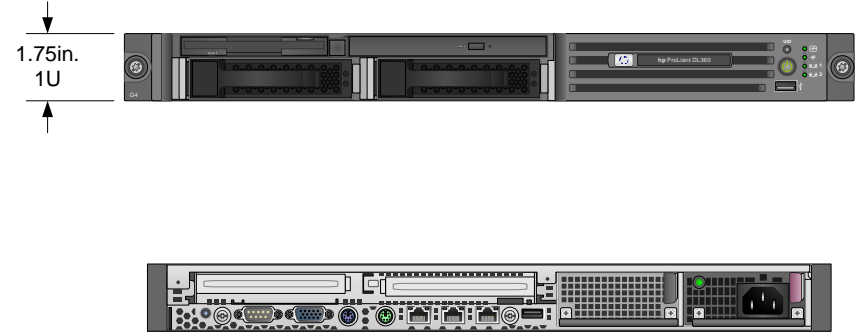

DL360 G4 Models

Part Number	Description
360528-xx1	DL360R04 X3.6-1MB Cache, 1024MB, Base SCSI, 1 Processor, 1 PS, CD, Floppy
377376-xx1	DL360R04 X3.6-1MB Cache, 2048MB, Base SCSI, 1 Processor, 2 PS, CD, Floppy
377375-xx1	DL360R04 X3.6-1MB Cache, 1024MB, Base SATA, 1 Processor, 1 PS
354572-xx1	DL360R04 X3.4-1MB Cache, 2048MB, Base SCSI, 1 Processor, 2 PS, CD, Floppy
354571-xx1	DL360R04 X3.4-1MB Cache, 1024MB, Base SCSI, 1 Processor, 1 PS, CD, Floppy
354570-xx1	DL360R04 X3.4-1MB Cache, 1024MB, Base SATA, 2 Processor, 1 PS
368134-xx1	DL360R04 X3.0-1MB Cache, 1024MB, Base SCSI, 1 Processor, 1 PS, CD, Floppy
368150-xx1	DL360R04 X3.0-1MB Cache, 1024MB, Base SATA, 1 Processos, 1 PS

Country Code Key

-001	NA
-201	Brazil
-291	Japan
-371	APD
-421	Europe
-AA1	PRC

This Visual Solution Document is deemed to be valid and accurate as of the date shown below.