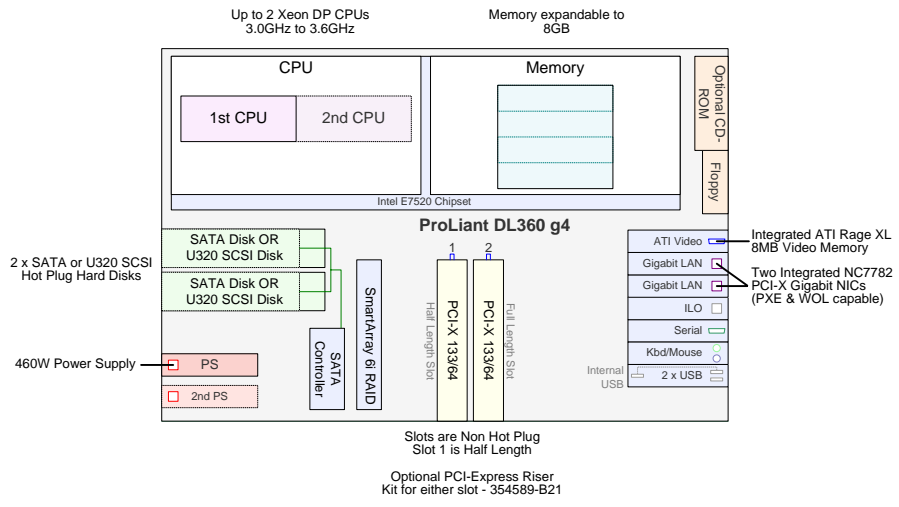

DL360 G4 Models

Part Number	Description
360528-xx1	DL360R04 X3.6-1MB Cache, 1024MB, Base SCSI, 1 Processor, 1 PS, CD, Floppy
377376-xx1	DL360R04 X3.6-1MB Cache, 2048MB, Base SCSI, 1 Processor, 2 PS, CD, Floppy
377375-xx1	DL360R04 X3.6-1MB Cache, 1024MB, Base SATA, 1 Processor, 1 PS
354572-xx1	DL360R04 X3.4-1MB Cache, 2048MB, Base SCSI, 1 Processor, 2 PS, CD, Floppy
354571-xx1	DL360R04 X3.4-1MB Cache, 1024MB, Base SCSI, 1 Processor, 1 PS, CD, Floppy
354570-xx1	DL360R04 X3.4-1MB Cache, 1024MB, Base SATA, 2 Processor, 1 PS
368134-xx1	DL360R04 X3.0-1MB Cache, 1024MB, Base SCSI, 1 Processor, 1 PS, CD, Floppy
368150-xx1	DL360R04 X3.0-1MB Cache, 1024MB, Base SATA, 1 Processos, 1 PS

Country Code Key

-001	NA
-201	Brazil
-291	Japan
-371	APD
-421	Europe
-AA1	PRC

This Visual Solution Document is deemed to be valid and accurate as of the date shown below.