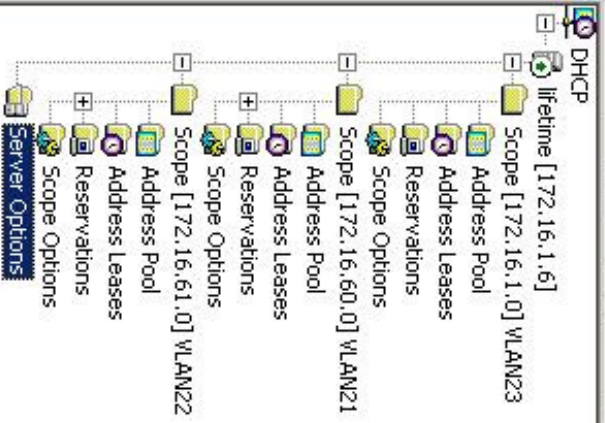

# HP procurve 4204vl

IP HELPER 172.16.1.6

**VLAN 21**  
172.16.60.1/24  
A1-A12

## SCOPE :

VLAN  
21::172.16.60.0  
VLAN  
22::172.16.61.0  
VLAN  
23::172.16.1.0

172.16.1.6

**VLAN 23**  
172.16.1.1/24  
B1-B5

IP HELPER 172.16.1.6

172.16.1.7

Services (Local)

Select an item to view its description.

Name	Description	Status	Startup Type	Log On As
Alerter	Notifies sel...	Disabled	Manual	Local Service
Application Layer Gateway Service	Provides s...	Started	Automatic	Local System

DHCP

Server Options

Option Name	Vendor	Value
003 Router	Standard	172.16.1.254

Extended Standard

- Kerberos Key Distribution Center
- License Logging
- Logical Disk Manager
- Logical Disk Manager Administrative Service
- Messenger
- Microsoft Software Shadow Copy Provider
- On domain ...
- Monitors a...
- Detects an...
- Configures...
- Transmits ...
- Manages s...
- Disabled
- Started
- Automatic
- Manual
- Disabled
- Manual
- Local System
- Network Service
- Local System
- Local System
- Local System
- Local System