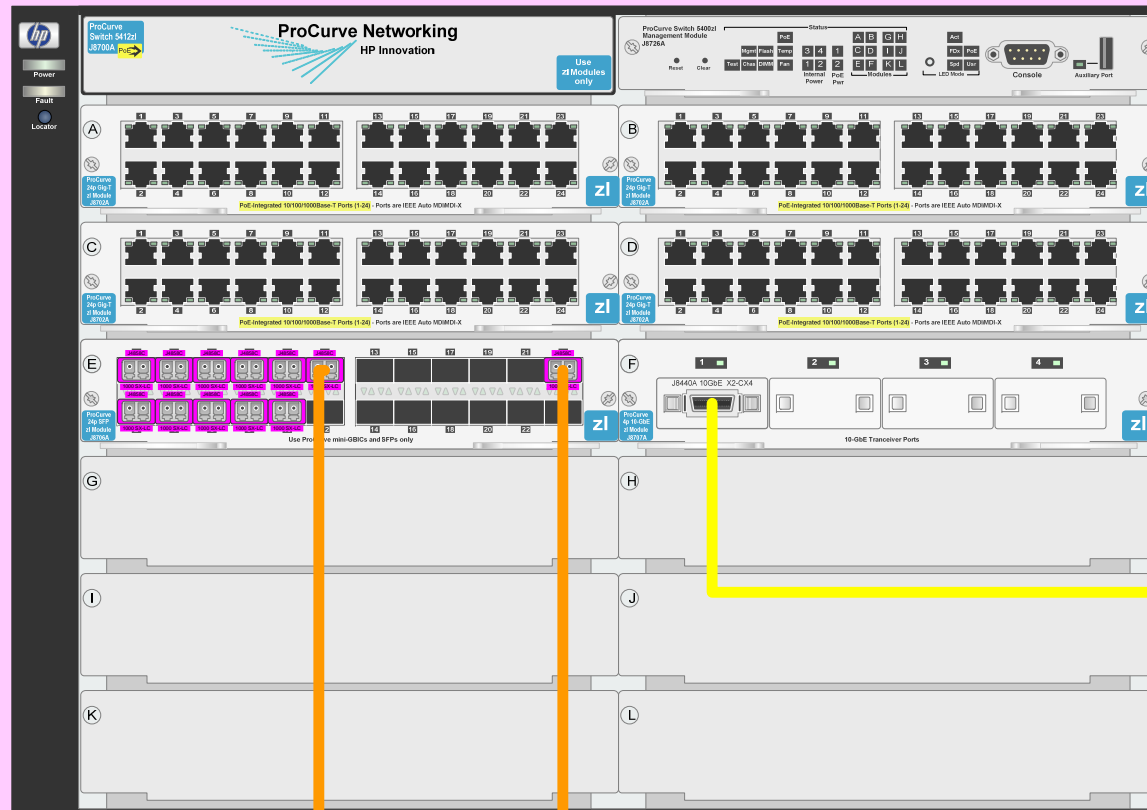

Site # 1

5412

Ports A1-A2 and E13, E23 are "untagged" for SAN Vlan

2810

All ports are "untagged" for SAN vlan

2810

All ports are "untagged" for SAN vlan

Site #2

5406

Ports A1-A12 are "untagged" for SAN Vlan