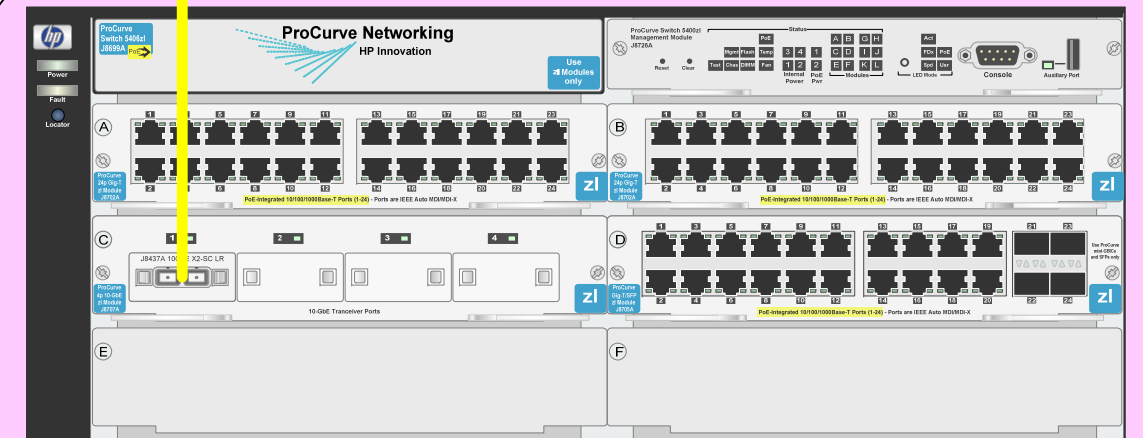

Site # 1

5412

Ports A1-A2 and E13, E23 are "untagged" for SAN Vlan

2810

All ports are "untagged" for SAN vlan

2810

All ports are "untagged" for SAN vlan

Site #2

5406

Ports A1-A12 are "untagged" for SAN Vlan