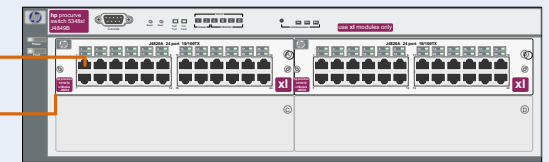

1<sup>st</sup> Building

2<sup>nd</sup> Floor

HP 4204 v1 Switch Chassis (J8770A)

Link Aggregation – 2GB via UTP

1<sup>st</sup> Floor – Server Room

3800-48G-4SFP+ Switch (J9576A)

Cisco 3750G (WS-C3750G-24TS-E1U) - Stack

Link Aggregation – 4GB via Fiber

Link Aggregation – 2GB via Fiber

Fiber Connection to other Buildings

2<sup>nd</sup> Building

HP 4204 v1 Switch Chassis (J8770A)