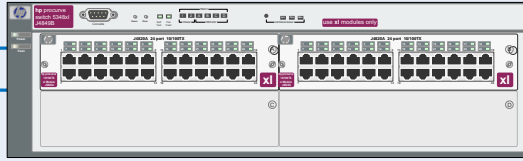

1<sup>st</sup> Building

2<sup>nd</sup> Floor

HP 4204 v1 Switch Chassis (J8770A)

Link Aggregation – 2GB via UTP

1<sup>st</sup> Floor – Server Room

3800-48G-4SFP+ Switch (J9576A)

Cisco 3750G (WS-C3750G-24TS-E1U) - Stack

Link Aggregation – 4GB via Fiber

Link Aggregation – 2GB via Fiber

Fiber Connection to other Buildings

2<sup>nd</sup> Building

HP 4204 v1 Switch Chassis (J8770A)