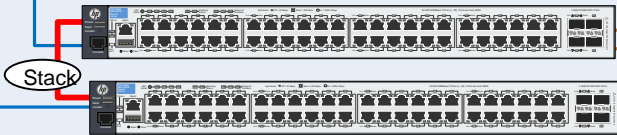

1<sup>st</sup> Building

2<sup>nd</sup> Floor

HP 4204 v1 Switch Chassis (J8770A)

Link Aggregation – 2GB via UTP

1<sup>st</sup> Floor – Server Room

3800-48G-4SFP+ Switch (J9576A)

Cisco 3750G (WS-C3750G-24TS-E1U) - Stack

Link Aggregation – 4GB via Fiber

Link Aggregation – 2GB via Fiber

Fiber Connection to other Buildings

2<sup>nd</sup> Building

HP 4204 v1 Switch Chassis (J8770A)