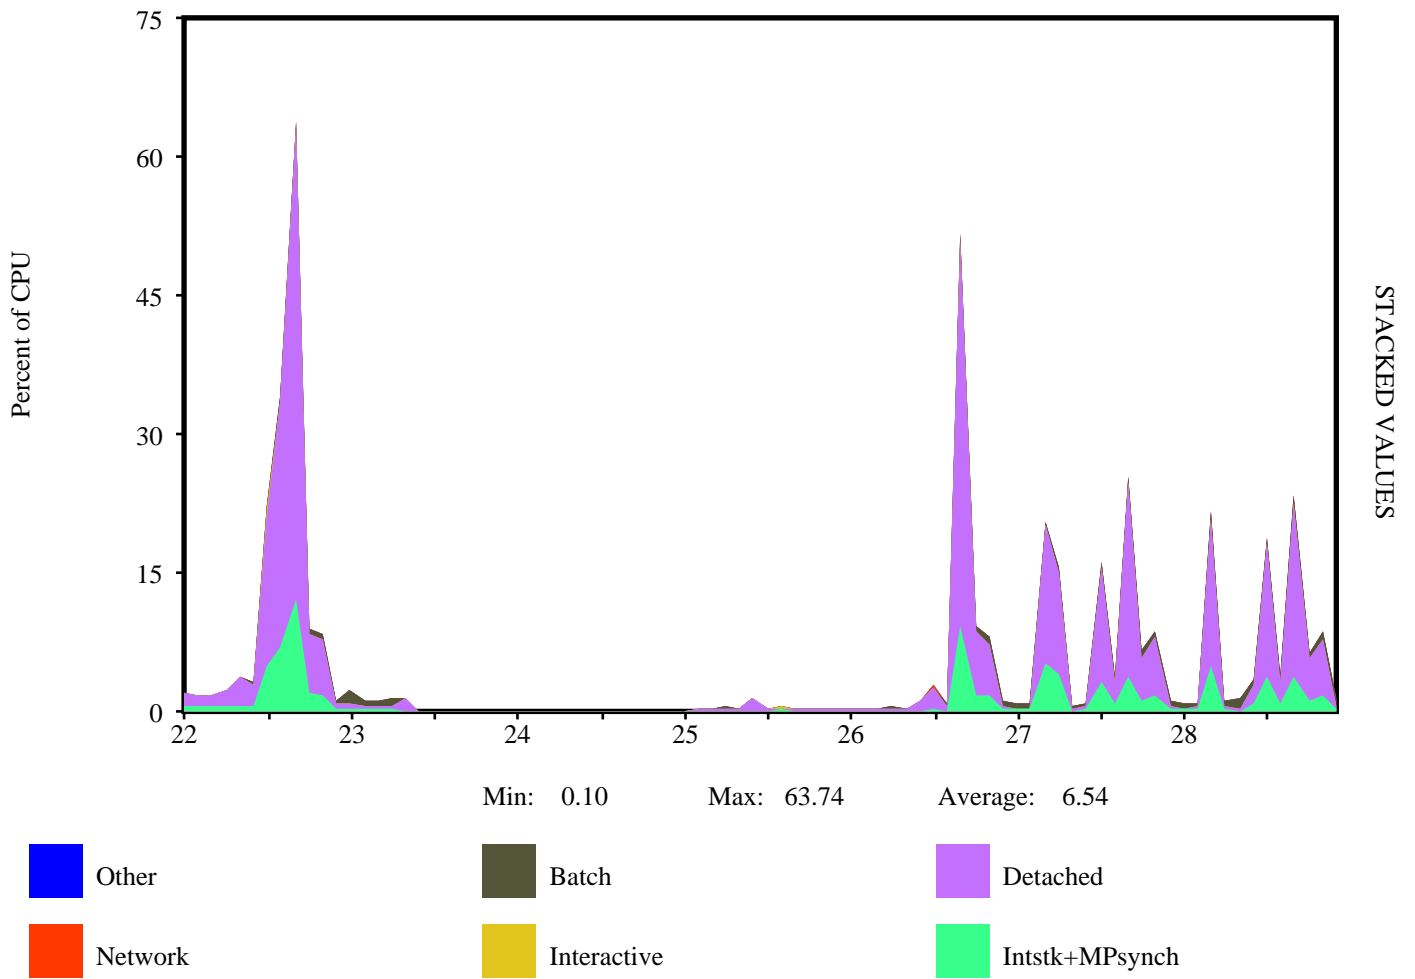

# MEMORY UTILIZATION

Nodes: S1A01

Date: 22-JAN-2007 00:00 - 29-JAN-2007 00:00 (84 Pts;Each (2:00:00))

# CPU UTILIZATION

Nodes: S1A02

Date: 22-JAN-2007 00:00 - 29-JAN-2007 00:00 (84 Pts;Each (2:00:00))