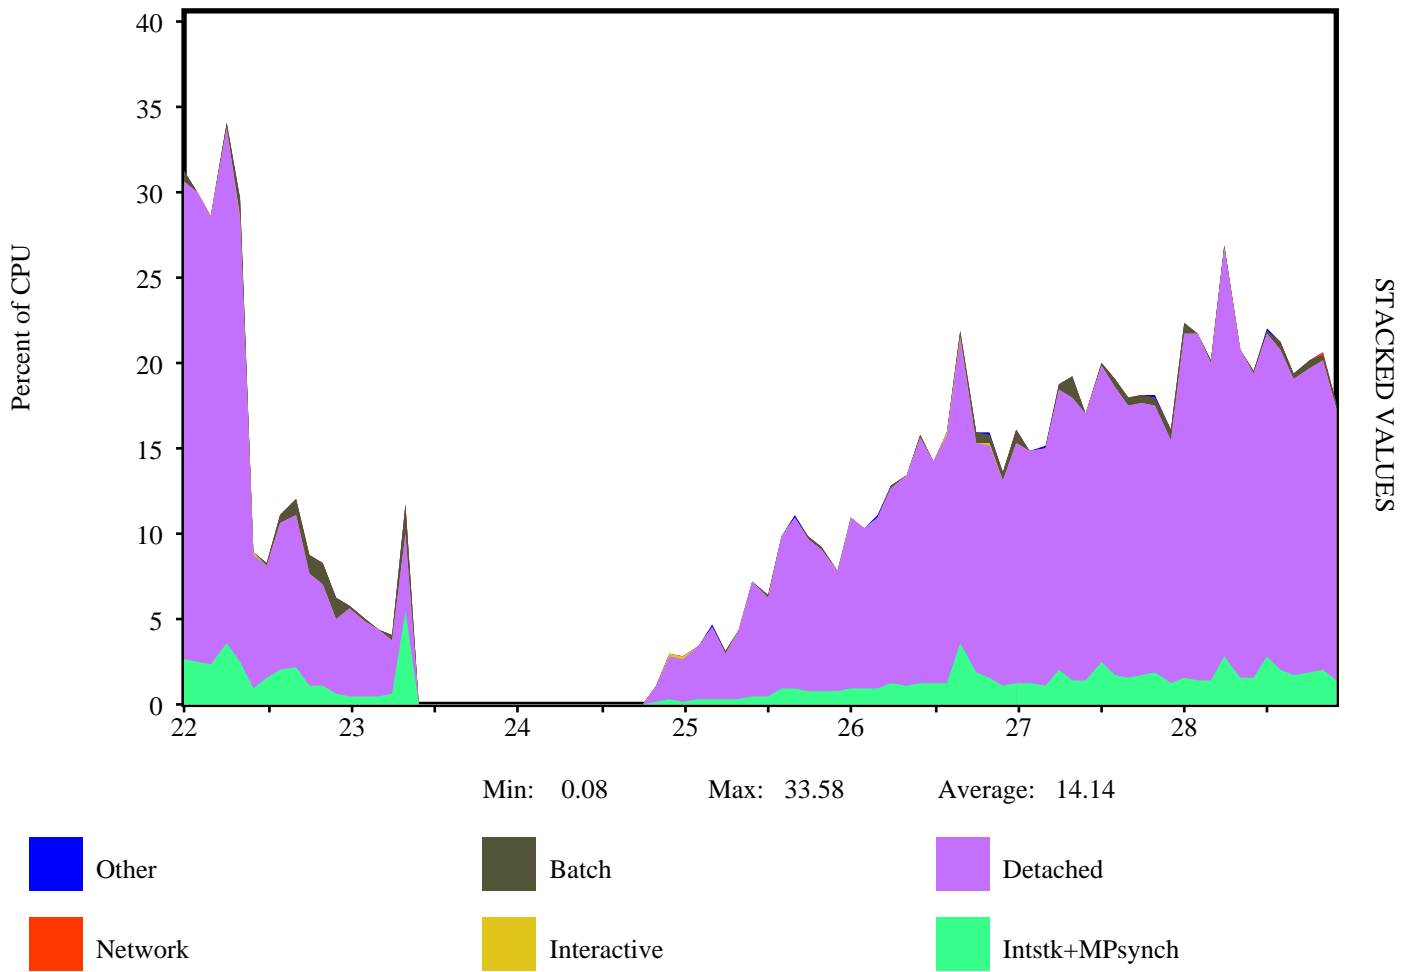

# CPU UTILIZATION

Nodes: S1A01

Date: 22-JAN-2007 00:00 - 29-JAN-2007 00:00 (84 Pts;Each (2:00:00))

# MEMORY UTILIZATION

Nodes: S1A01

Date: 22-JAN-2007 00:00 - 29-JAN-2007 00:00 (84 Pts;Each (2:00:00))

# CPU UTILIZATION

Nodes: S1A02

Date: 22-JAN-2007 00:00 - 29-JAN-2007 00:00 (84 Pts;Each (2:00:00))

# MEMORY UTILIZATION

Nodes: S1A02

Date: 22-JAN-2007 00:00 - 29-JAN-2007 00:00 (84 Pts;Each (2:00:00))