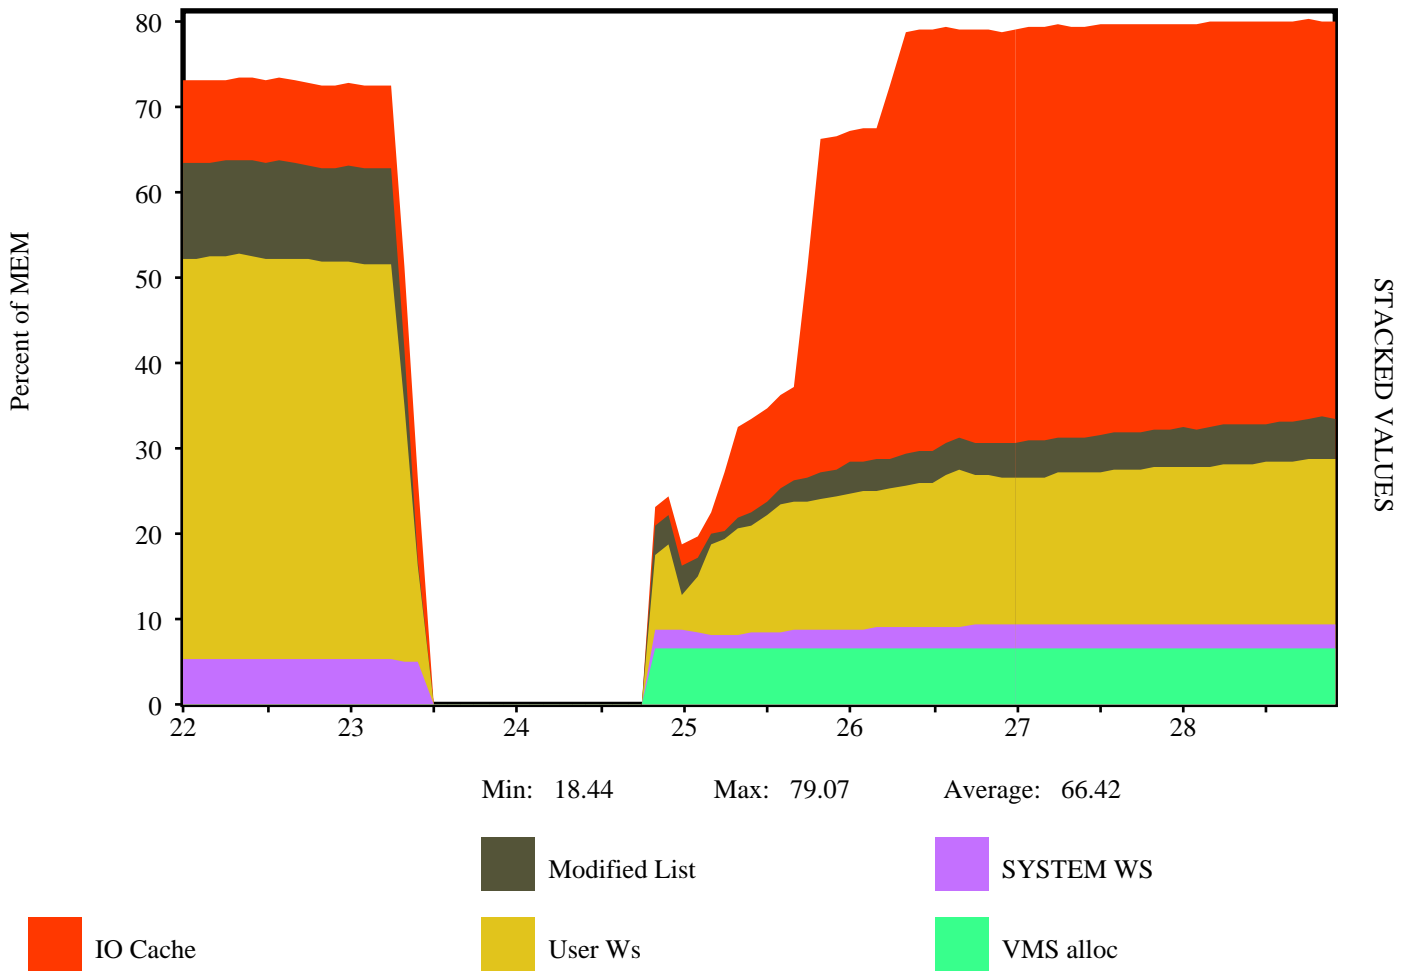

# CPU UTILIZATION

Nodes: S1A01

Date: 22-JAN-2007 00:00 - 29-JAN-2007 00:00 (84 Pts;Each (2:00:00))

# MEMORY UTILIZATION

Nodes: S1A01

Date: 22-JAN-2007 00:00 - 29-JAN-2007 00:00 (84 Pts;Each (2:00:00))

# CPU UTILIZATION

Nodes: S1A02

Date: 22-JAN-2007 00:00 - 29-JAN-2007 00:00 (84 Pts;Each (2:00:00))

# MEMORY UTILIZATION

Nodes: S1A02

Date: 22-JAN-2007 00:00 - 29-JAN-2007 00:00 (84 Pts;Each (2:00:00))