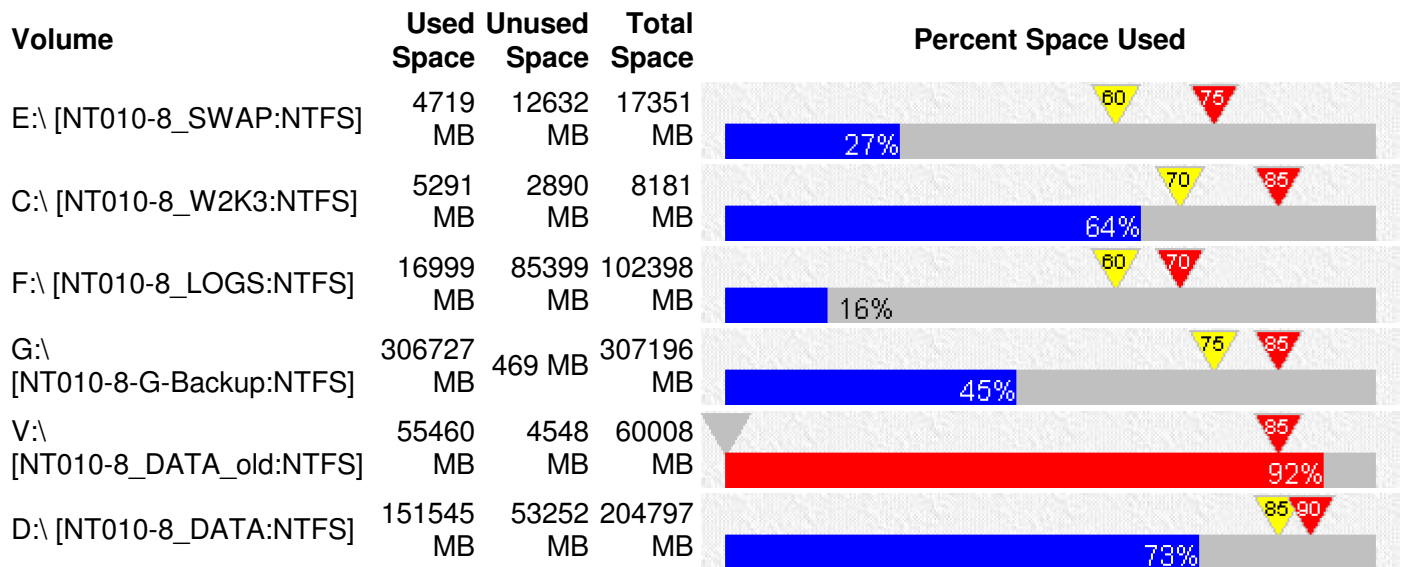

File System Space Used

File System Space Used

[Manually Refreshed](#) @ maandag 2 oktober 2006 13:27:03

Setting Thresholds: Click on threshold indicator with mouse and drag to the desired threshold value and save to set it.