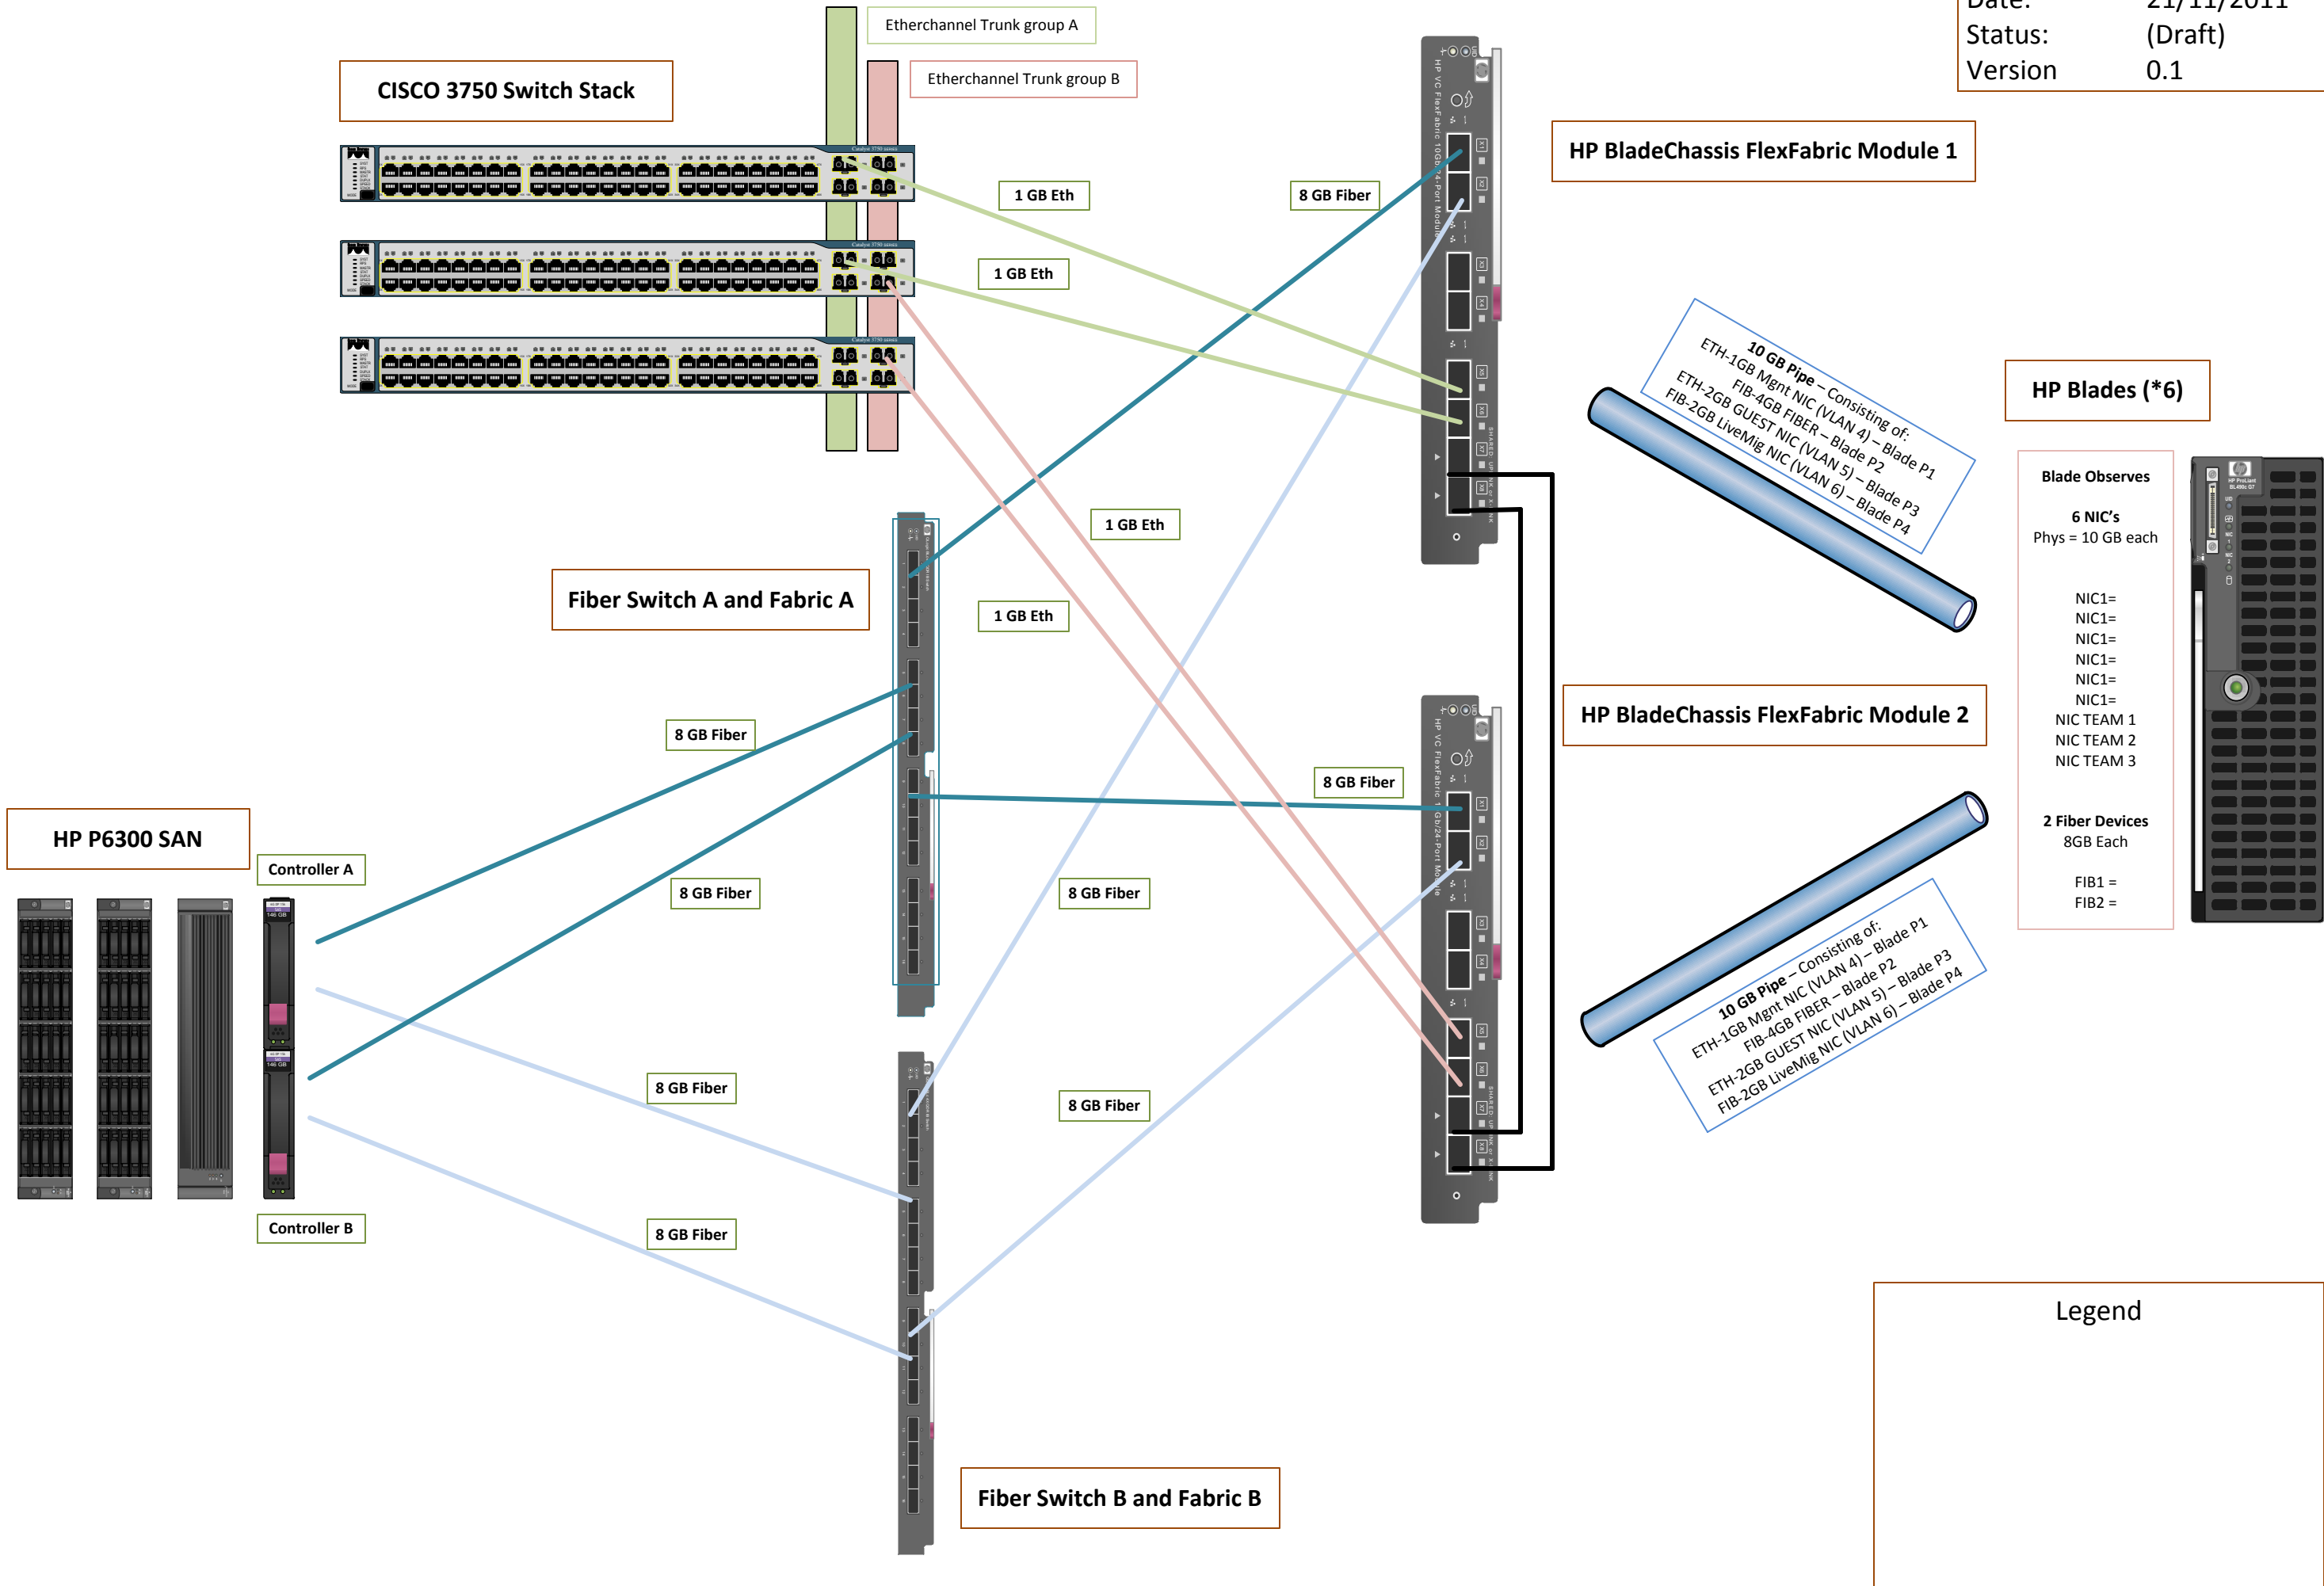

HP Infrastructure Logical Diagram

Prepared by: Michael Clark
 From: Dimension Data
 Date: 21/11/2011
 Status: (Draft)
 Version: 0.1

Legend