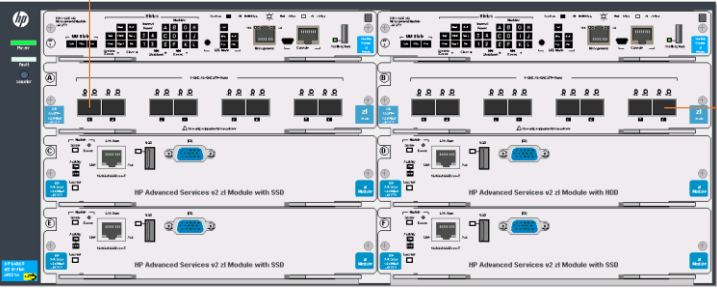

10GbE

10GbE

10GbE

10GbE

JG813AAE HP VSR1008 Virtual Services Router E-LTU

JG813AAE HP VSR1008 Virtual Services Router E-LTU

Line#	Part Number	Description
1.00	J9821A	HP 5406R z12 Switch
2.00	J9828A	HP 5400R 700W PoE+ z12 Power Supply
2.01	J9828A ABB	INCLUDED: HP 5400R 700W PoE+ z12 Power Supply Europe - English localization
3.00	J9827A	HP 5400R z12 Management Module
4.00	J9852A	HP X450 4U/7U Univ 4-Post Rack Mnt Kit
5.00	J9858A	HP Advanced Services v2 z1Module w/ SSD
6.00	J9857A	HP Advanced Services v2 z1Module w/ HDD
7.00	J9538A	HP 8-port 10GbE SFP+ v2 z1Module

Line#	Part Number	Description
1.00	J9821A	HP 5406R z12 Switch
2.00	J9828A	HP 5400R 700W PoE+ z12 Power Supply
2.01	J9828A ABB	INCLUDED: HP 5400R 700W PoE+ z12 Power Supply Europe - English localization
3.00	J9827A	HP 5400R z12 Management Module
4.00	J9852A	HP X450 4U/7U Univ 4-Post Rack Mnt Kit
5.00	J9858A	HP Advanced Services v2 z1Module w/ SSD
6.00	J9857A	HP Advanced Services v2 z1Module w/ HDD
7.00	J9538A	HP 8-port 10GbE SFP+ v2 z1Module