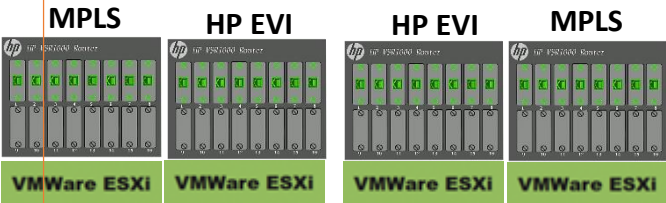

10GbE

10GbE

10GbE

10GbE

JG813AAE HP VSR1008 Virtual Services Router E-LTU

JG813AAE HP VSR1008 Virtual Services Router E-LTU

Line#	Part Number	Description
1.00	J9821A	HP 5406R z12 Switch
2.00	J9828A	HP 5400R 700W PoE+ z12 Power Supply
2.01	J9828A ABB	INCLUDED: HP 5400R 700W PoE+ z12 Power Supply Europe - English localization
3.00	J9827A	HP 5400R z12 Management Module
4.00	J9852A	HP X450 4U/7U Univ 4-Post Rack Mnt Kit
5.00	J9858A	HP Advanced Services v2 z1Module w/ SSD
6.00	J9857A	HP Advanced Services v2 z1Module w/ HDD
7.00	J9538A	HP 8-port 10GbE SFP+ v2 z1Module