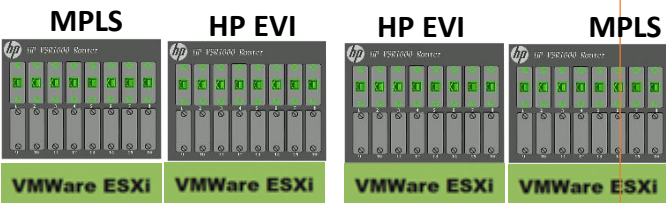

10GbE

10GbE

10GbE

10GbE

JG813AAE HP VSR1008 Virtual Services Router E-LTU

JG813AAE HP VSR1008 Virtual Services Router E-LTU

Line#	Part Number	Description
1.00	J9821A	HP 5406R z12 Switch
2.00	J9828A	HP 5400R 700W PoE+ z12 Power Supply
2.01	J9828A ABB	INCLUDED: HP 5400R 700W PoE+ z12 Power Supply Europe - English localization
3.00	J9827A	HP 5400R z12 Management Module
4.00	J9852A	HP X450 4U/7U Univ 4-Post Rack Mnt Kit
5.00	J9858A	HP Advanced Services v2 z1Module w/ SSD
6.00	J9857A	HP Advanced Services v2 z1Module w/ HDD
7.00	J9538A	HP 8-port 10GbE SFP+ v2 z1Module