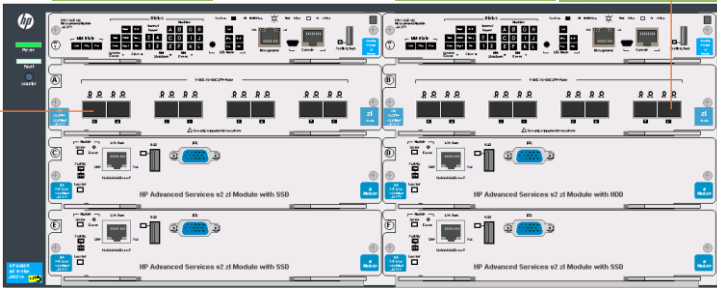

10GbE

10GbE

10GbE

10GbE

JG813AAE HP VSR1008 Virtual Services Router E-LTU

JG813AAE HP VSR1008 Virtual Services Router E-LTU

Line#	Part Number	Description
1.00	J9821A	HP 5406R z12 Switch
2.00	J9828A	HP 5400R 700W PoE+ z12 Power Supply
2.01	J9828A ABB	INCLUDED: HP 5400R 700W PoE+ z12 Power Supply Europe - English localization
3.00	J9827A	HP 5400R z12 Management Module
4.00	J9852A	HP X450 4U/7U Univ 4-Post Rack Mnt Kit
5.00	J9858A	HP Advanced Services v2 z1Module w/ SSD
6.00	J9857A	HP Advanced Services v2 z1Module w/ HDD
7.00	J9538A	HP 8-port 10GbE SFP+ v2 z1Module

Line#	Part Number	Description
1.00	J9821A	HP 5406R z12 Switch
2.00	J9828A	HP 5400R 700W PoE+ z12 Power Supply
2.01	J9828A ABB	INCLUDED: HP 5400R 700W PoE+ z12 Power Supply Europe - English localization
3.00	J9827A	HP 5400R z12 Management Module
4.00	J9852A	HP X450 4U/7U Univ 4-Post Rack Mnt Kit
5.00	J9858A	HP Advanced Services v2 z1Module w/ SSD
6.00	J9857A	HP Advanced Services v2 z1Module w/ HDD
7.00	J9538A	HP 8-port 10GbE SFP+ v2 z1Module