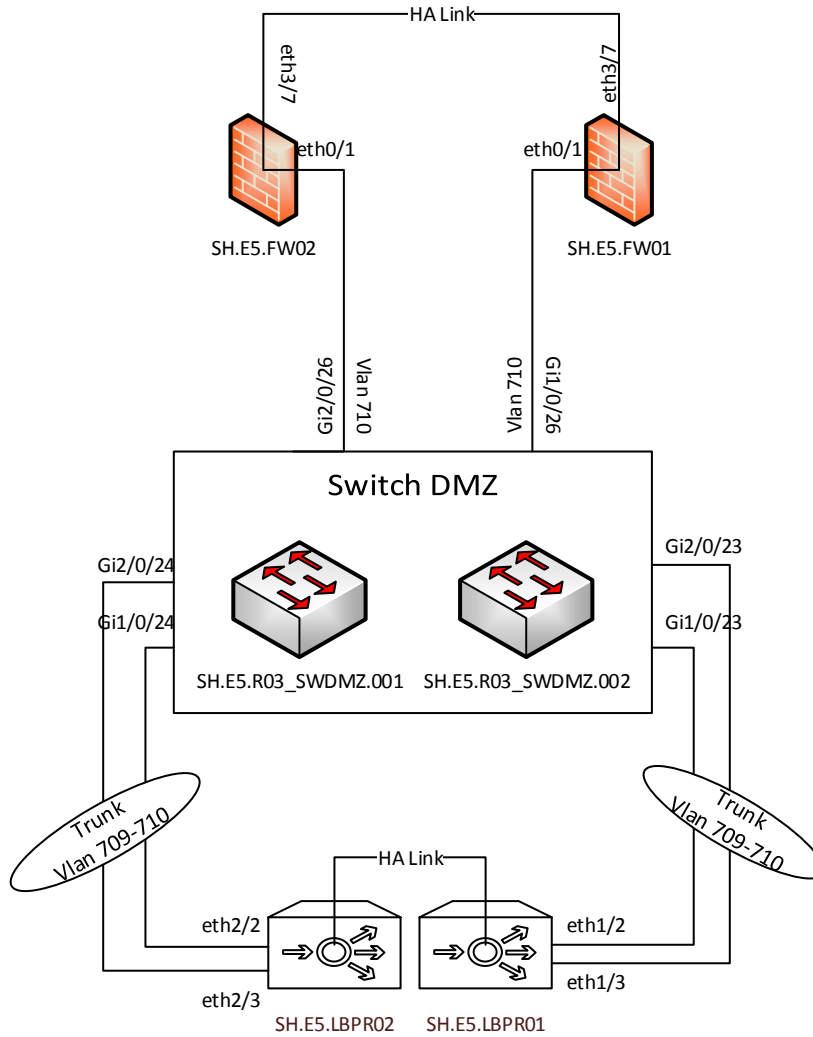

Confidential  
Internal use only

BIV Schéma d'architecture

Description:	Description	Date:	12.03.2015
Remarks:	N/A	Version:	V.1.0
File Name:	File name	Author:	Valiere.JC