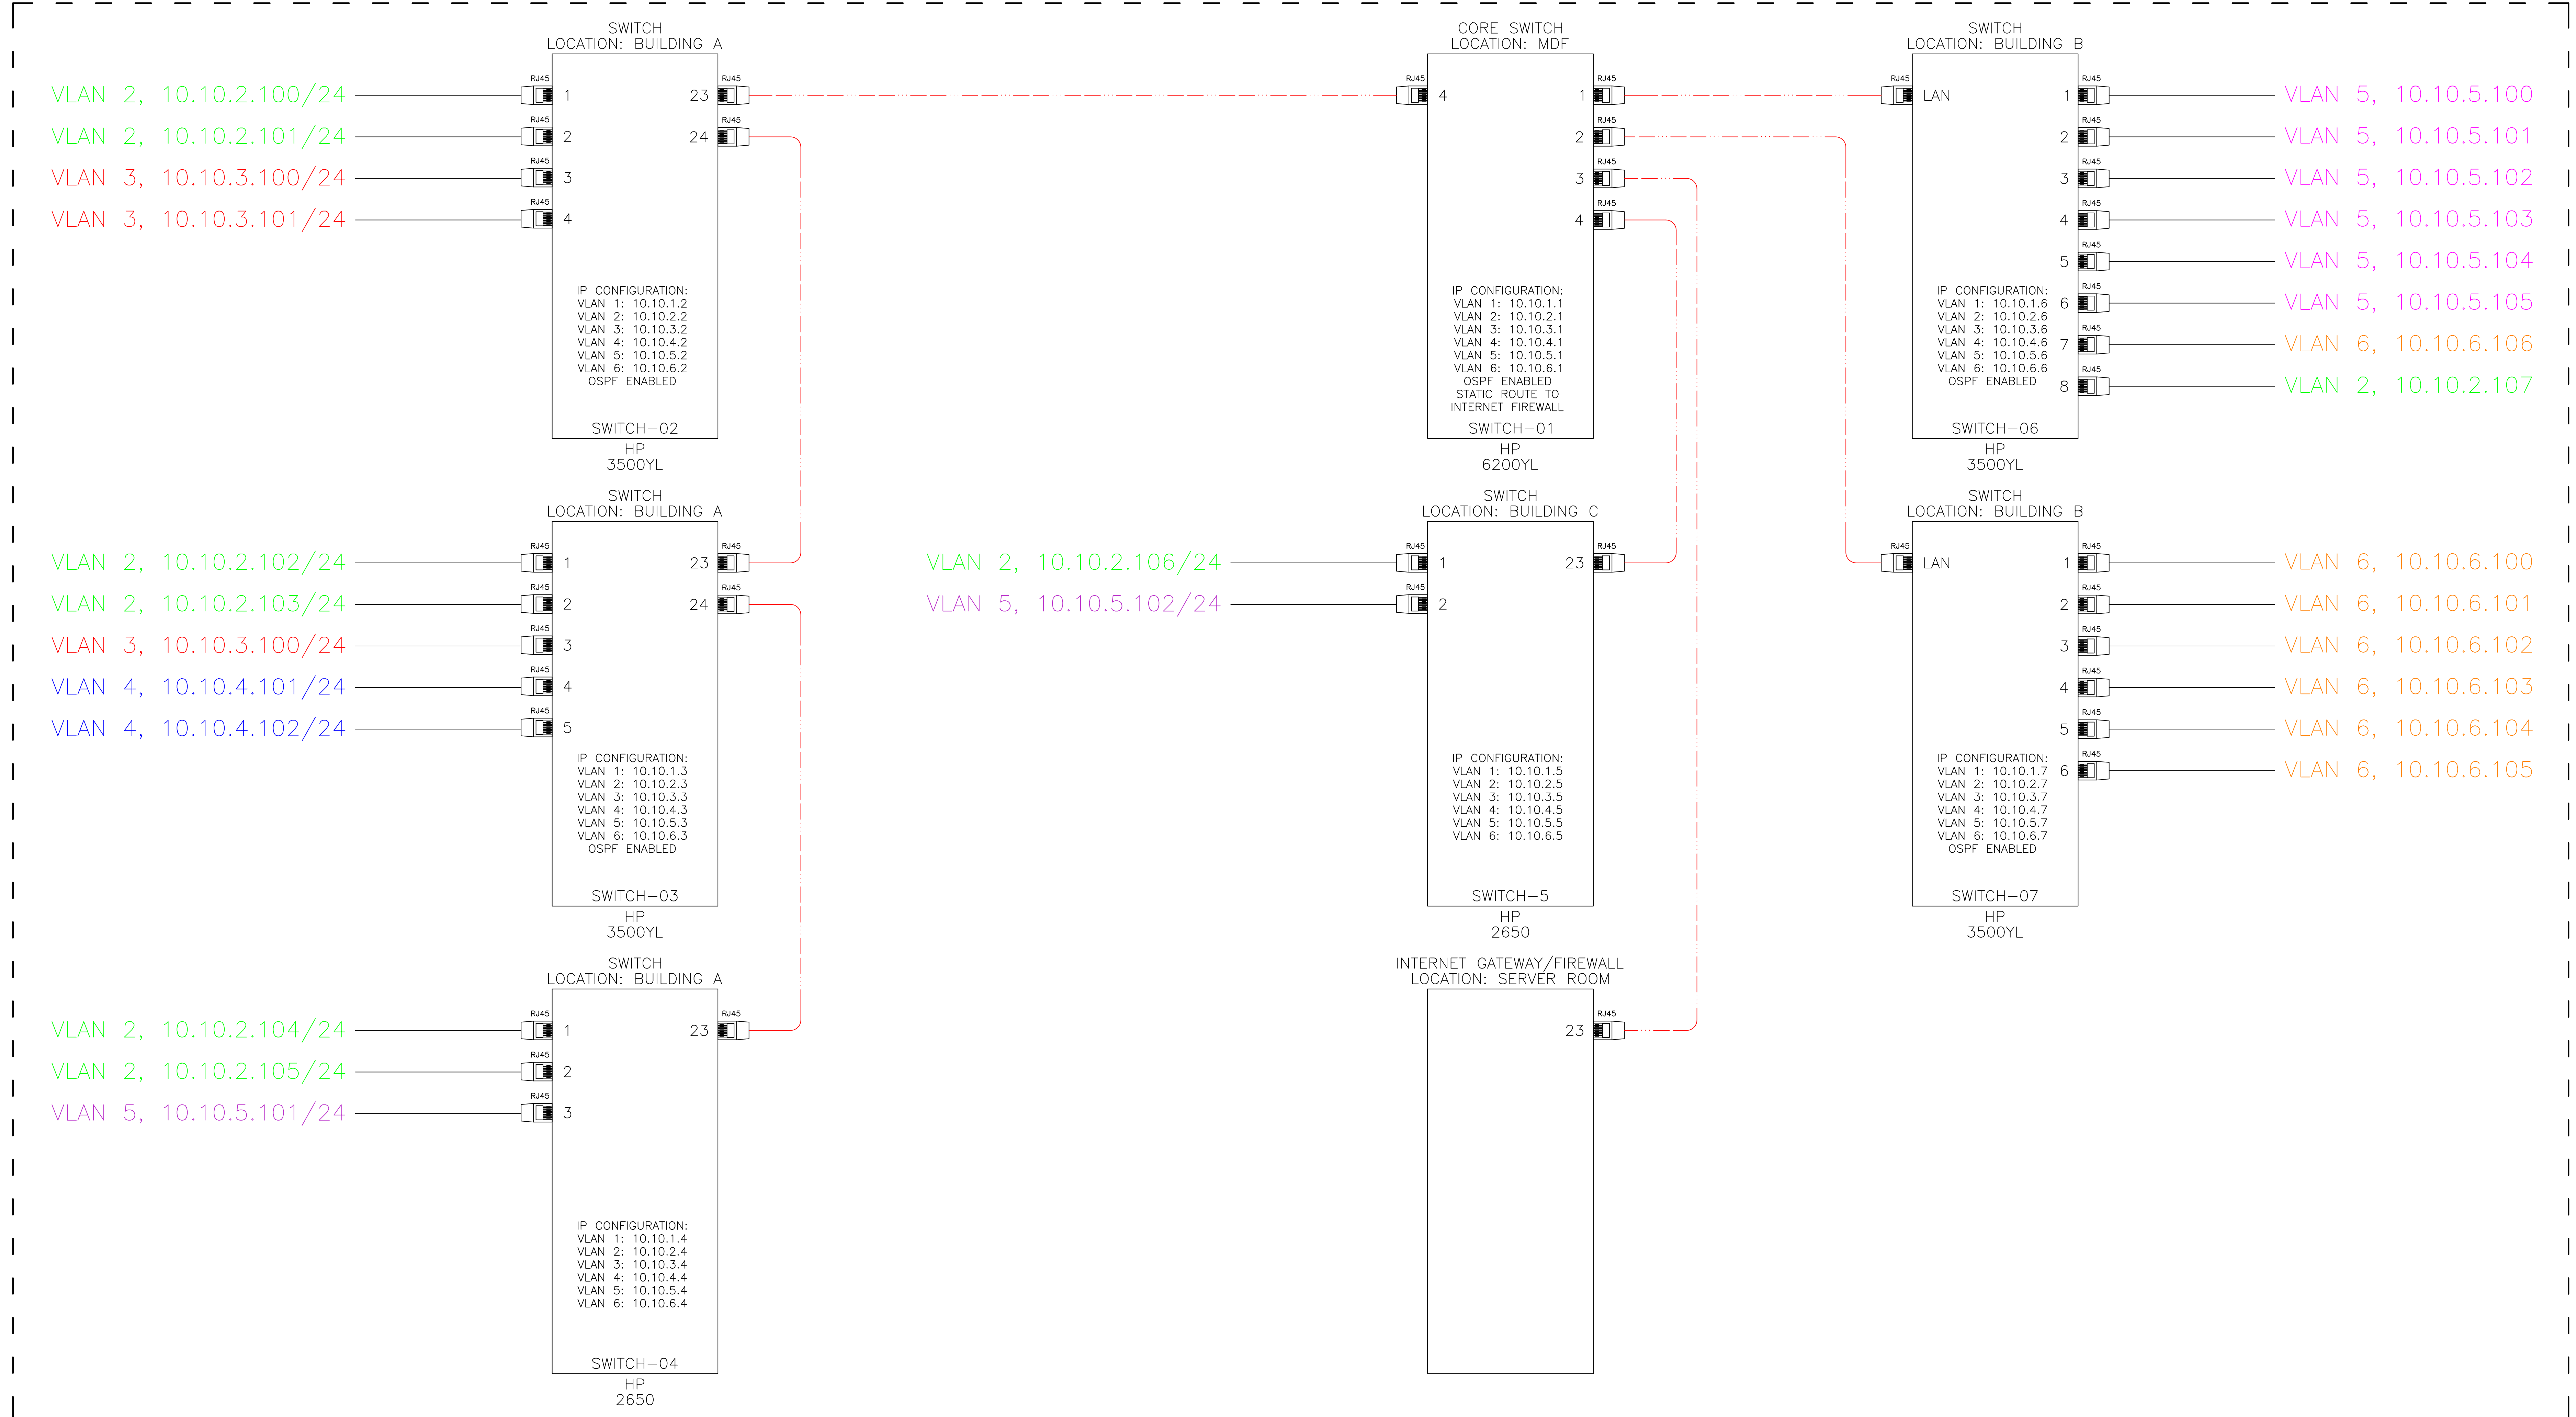

NETWORK USING CORE SWITCH AS DEFAULT GATEWAY, WHERE DEFAULT GATEWAY =10.10.x.1

NETWORK USING ROUTER NEAR GROUP OF VLANS AS DEFAULT GATEWAY, WHERE DEFAULT GATEWAY =10.10.x.1