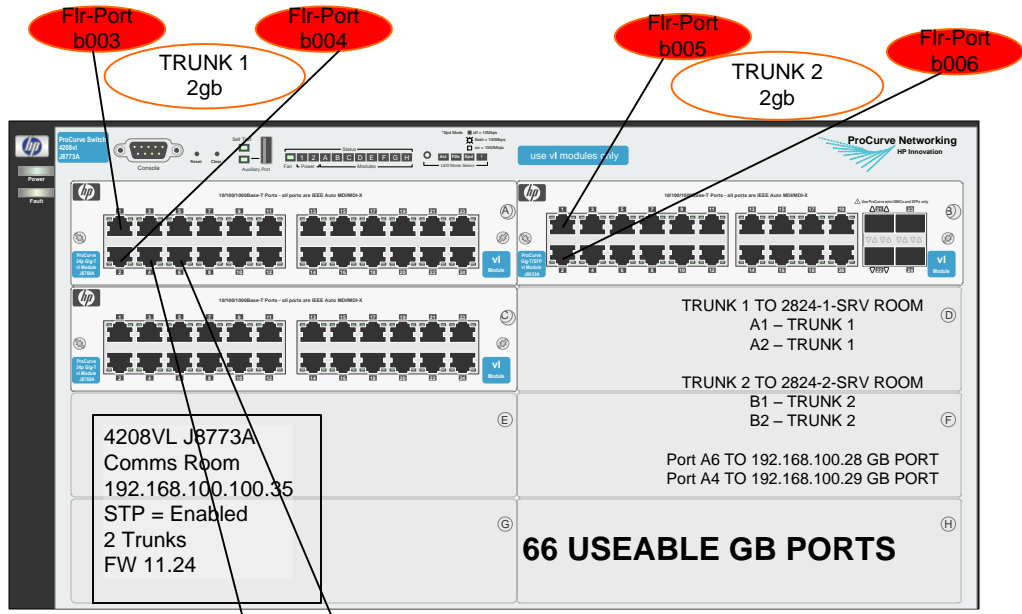

2824 Switch 1
Server Room
192.168.100.100.26
STP = Enabled
2 Trunks
FW I.10.77

2824 Switch 2
Server Room
192.168.100.100.27
STP = Enabled
2 Trunks
FW I.10.77

SERVER ROOM 4TH FLOOR

Networks Details

Firmware Updated on all Switch's as of September 2011.

STP Enabled on all switch's.

2524 Switch 1
Comms Room
192.168.100.100.28
STP = Enabled
FW f.0.5.69

The majority of printers are patched into this switch (192.168.100.28)

2524 Switch 2
Comms Room
192.168.100.100.29
STP = Enabled
FW f.0.5.69

10/100 devices are plugged into this switch. These include 3 x HP AP

COMMS ROOM BASEMENT